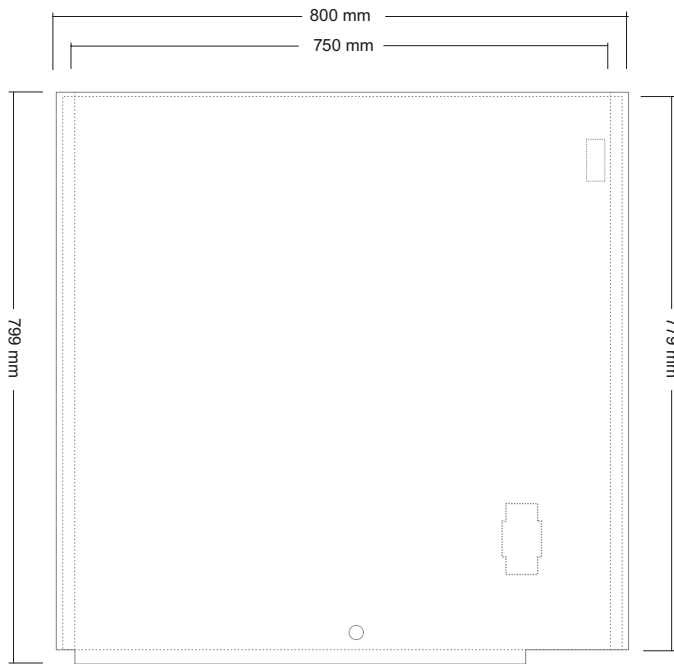

225 Front

225 Back

Straight sidewalls